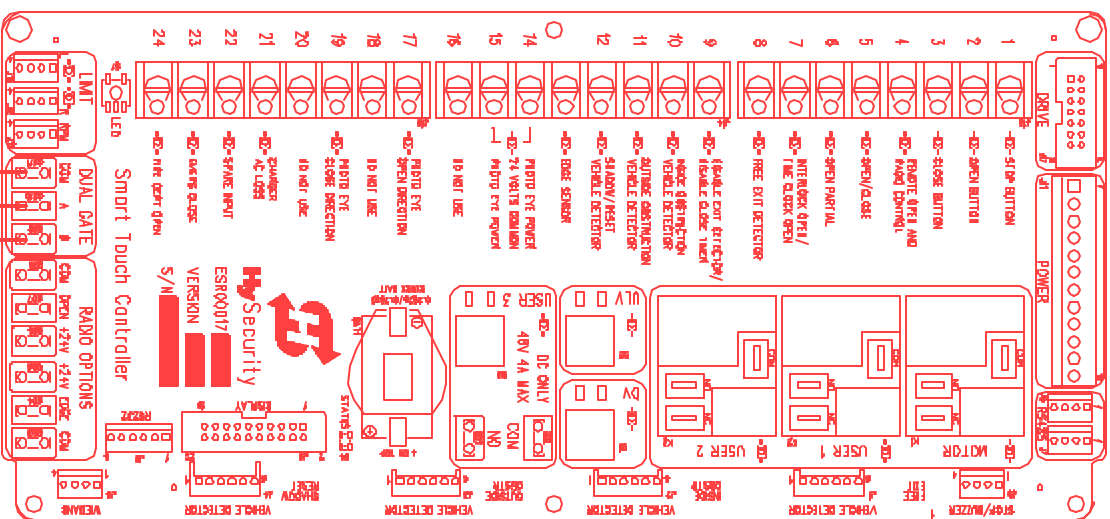

ACCESS THE INSTALLER PROGRAM MODE AND CONFIGURE EACH OPERATOR AS EITHER A MASTER OR A SLAVE.

NOTE: USE ONLY 18-20GA TWISTED & SHIELDED TRIPLE WIRE.

HySecurity Inc. 6623 South 228th St. Kent Wa. 98032-1876

DESCRIPTION "MASTER / SLAVE" DUAL GATE

ECON NO. D0013	REV	CHANGE DESCRIPTION	REV BY	REV DATE	PART NO.	SHEET 1 OF 1
----------------	-----	--------------------	--------	----------	----------	--------------