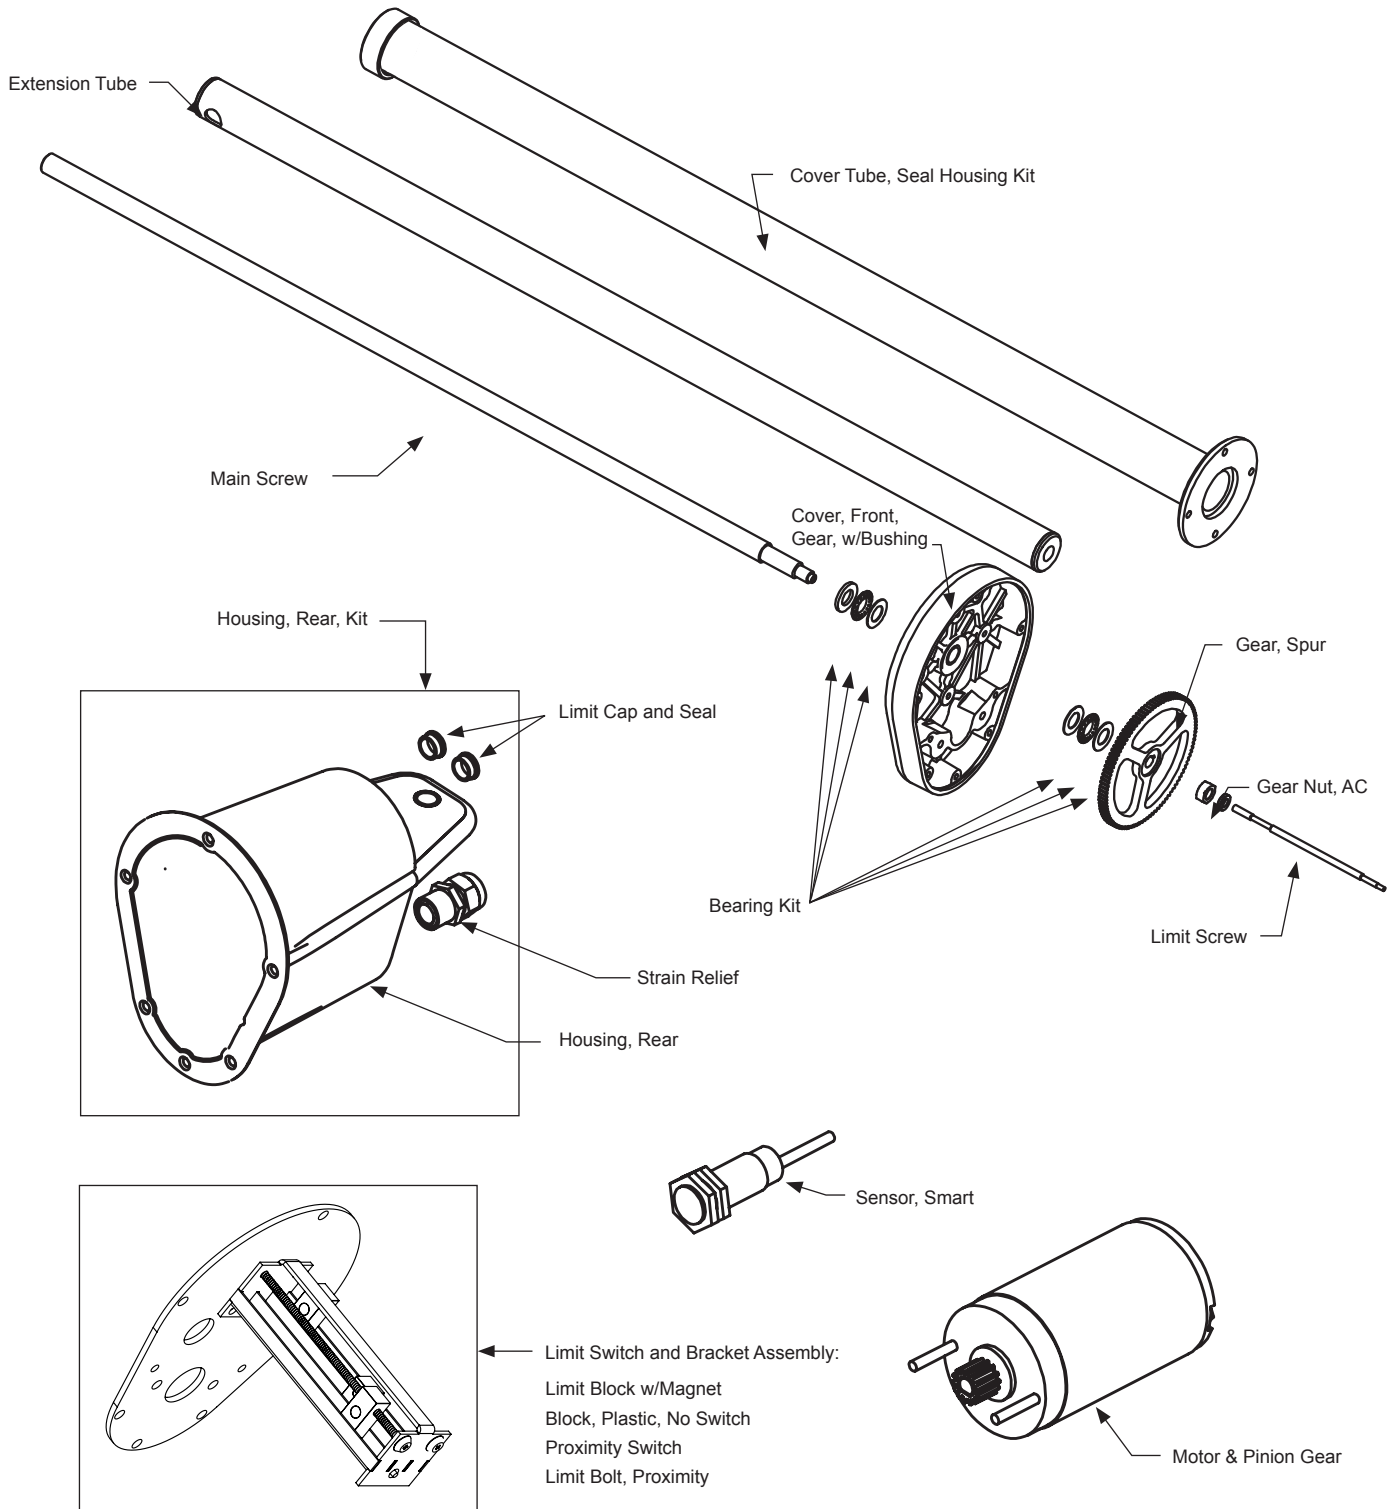

CBOX with Control Board

This drawing is a representation and should be used for parts reference only.

Part Name	Part Number	1500 Models
Board, Control, 636	636US	1500
Board, Control, 936	936US	1550
Board, Control, 1050	1050US	1551
Box, Control, CBOX, 636 Board	CBOX636	1500
Box, Control, CBOX, 936 board	CBOX936	1550
Box, Control, CBOX, 1050 board	CBOX1050	1551
Box, Control, CBOX, No Control Board	1111B	all
Keyswitch, Single Pole	1115	all
Lid, 1111B, CBOX	10016215	all
Receiver, OXI/A, Multi Channel	OXI-A	all
Switch, Push Button, Control Box	1119	all
Tab, 1111B, 1111C	10020915	all

Nice 1500 Series LA

Part Diagrams

816 Actuator

This drawing is a representation and should be used for parts reference only.

Nice 1500 Series LA

Part Diagrams

816 Actuator

This drawing is a representation and should be used for parts reference only.

Part Name	Part Number	1500 LA Series Models
Bearing Kit	A2087	all
Bracket, Gate Attach, 1/4 inch	10025215	all
Bracket, Pivot, Bolt-On	446	all
Bracket, Pivot, Weld-On	1116	all
Cover Tube, Seal Housing Kit	A2024K	all
Cover, Front, Gear, w/Bushing	A2011	all
Extension Tube	A2027	all
Gear Nut, AC	A2006	all
Gear, Spur	A2017	all
Housing, Rear, Kit	A2012	all
Housing, Rear, w/Bushings	A2012K	all
Limit Block w/Magnet	A2002	all
Limit Block, Plastic, No Switch	A2003P	all
Limit Bolt, Proximity	A2005	all
Limit Cap and Seal Kit	A2010	all
Limit Screw	A2019	all
Main Screw	A2018	1500
Main Screw Kit	A2086	all
Motor and Pinor Gear	A2014	all
Proximity Switch	A2004	all
Sensor, Smart	A2072	all
Strain Relief	A2029	all