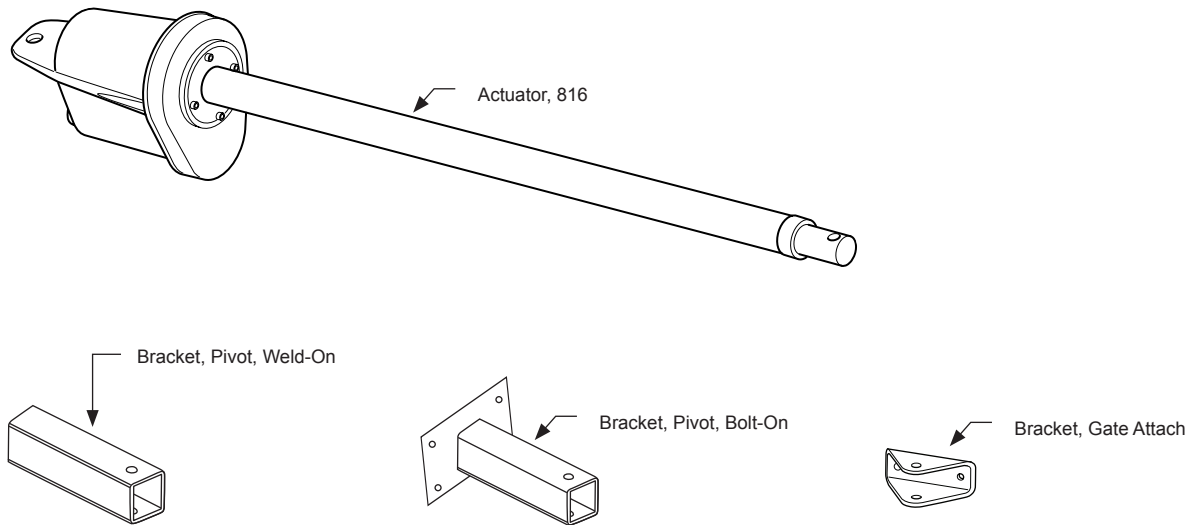

CBOX with Control Board

This drawing is a representation and should be used for parts reference only.

Part Name	Part Number	1500 Models
Board, Control, 636	636US	1500
Board, Control, 936	936US	1550
Board, Control, 1050	1050US	1551
Box, Control, CBOX, 636 Board	CBOX636	1500
Box, Control, CBOX, 936 board	CBOX936	1550
Box, Control, CBOX, 1050 board	CBOX1050	1551
Box, Control, CBOX, No Control Board	1111B	all
Keyswitch, Single Pole	1115	all
Lid, 1111B, CBOX	10016215	all
Receiver, OXI/A, Multi Channel	OXI-A	all
Switch, Push Button, Control Box	1119	all
Tab, 1111B, 1111C	10020915	all

Nice 1500 Series LA

Part Diagrams

816 Actuator

This drawing is a representation and should be used for parts reference only.

Nice 1500 Series LA

Part Diagrams

816 Actuator

This drawing is a representation and should be used for parts reference only.

Part Name	Part Number	1500 LA Series Models
Bearing Kit	A2087	all
Bracket, Gate Attach, 1/4 inch	10025215	all
Bracket, Pivot, Bolt-On	446	all
Bracket, Pivot, Weld-On	1116	all
Cover Tube, Seal Housing Kit	A2024K	all
Cover, Front, Gear, w/Bushing	A2011	all
Extension Tube	A2027	all
Gear Nut, AC	A2006	all
Gear, Spur	A2017	all
Housing, Rear, Kit	A2012	all
Housing, Rear, w/Bushings	A2012K	all
Limit Block w/Magnet	A2002	all
Limit Block, Plastic, No Switch	A2003P	all
Limit Bolt, Proximity	A2005	all
Limit Cap and Seal Kit	A2010	all
Limit Screw	A2019	all
Main Screw	A2018	1500
Main Screw Kit	A2086	all
Motor and Pinor Gear	A2014	all
Proximity Switch	A2004	all
Sensor, Smart	A2072	all
Strain Relief	A2029	all