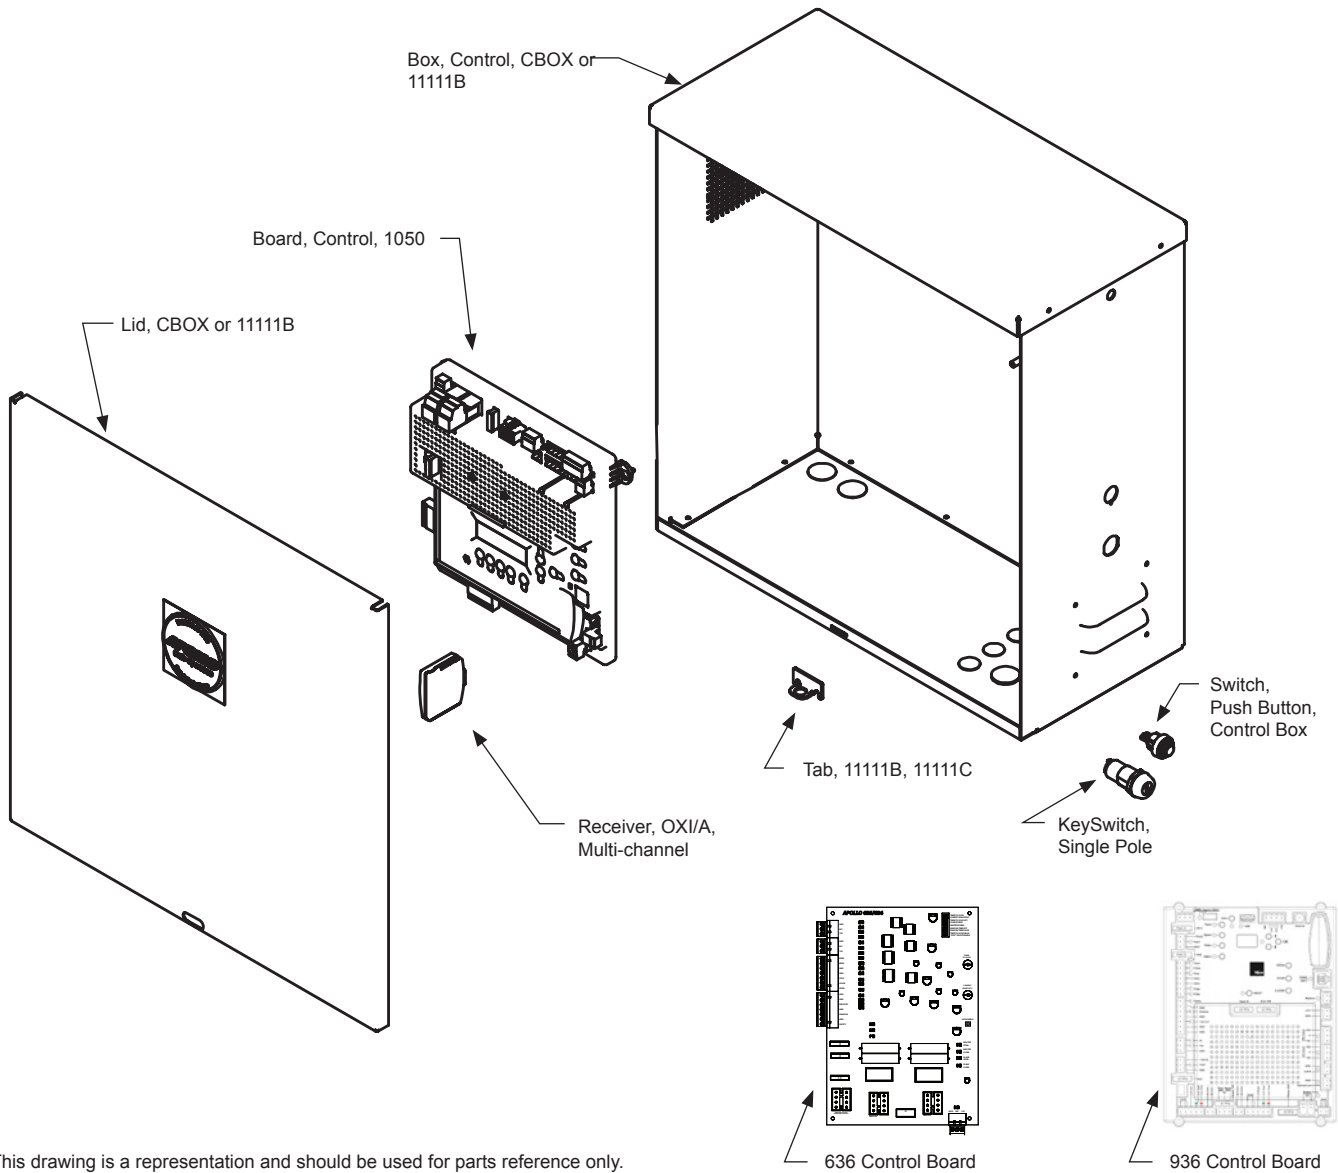

CBOX with Control Board

This drawing is a representation and should be used for parts reference only.

Part Name	Part Number	1500 Models
Board, Control, 636	636US	1500
Board, Control, 936	936US	1550
Board, Control, 1050	1050US	1551
Box, Control, CBOX, 636 Board	CBOX636	1500
Box, Control, CBOX, 936 board	CBOX936	1550
Box, Control, CBOX, 1050 board	CBOX1050	1551
Box, Control, CBOX, No Control Board	1111B	all
Keyswitch, Single Pole	1115	all
Lid, 1111B, CBOX	10016215	all
Receiver, OXI/A, Multi Channel	OXI-A	all
Switch, Push Button, Control Box	1119	all
Tab, 1111B, 1111C	10020915	all

Nice 1500 Series LA

Part Diagrams

816 Actuator

This drawing is a representation and should be used for parts reference only.

Nice 1500 Series LA

Part Diagrams

816 Actuator

This drawing is a representation and should be used for parts reference only.

Part Name	Part Number	1500 LA Series Models
Bearing Kit	A2087	all
Bracket, Gate Attach, 1/4 inch	10025215	all
Bracket, Pivot, Bolt-On	446	all
Bracket, Pivot, Weld-On	1116	all
Cover Tube, Seal Housing Kit	A2024K	all
Cover, Front, Gear, w/Bushing	A2011	all
Extension Tube	A2027	all
Gear Nut, AC	A2006	all
Gear, Spur	A2017	all
Housing, Rear, Kit	A2012	all
Housing, Rear, w/Bushings	A2012K	all
Limit Block w/Magnet	A2002	all
Limit Block, Plastic, No Switch	A2003P	all
Limit Bolt, Proximity	A2005	all
Limit Cap and Seal Kit	A2010	all
Limit Screw	A2019	all
Main Screw	A2018	1500
Main Screw Kit	A2086	all
Motor and Pinor Gear	A2014	all
Proximity Switch	A2004	all
Sensor, Smart	A2072	all
Strain Relief	A2029	all